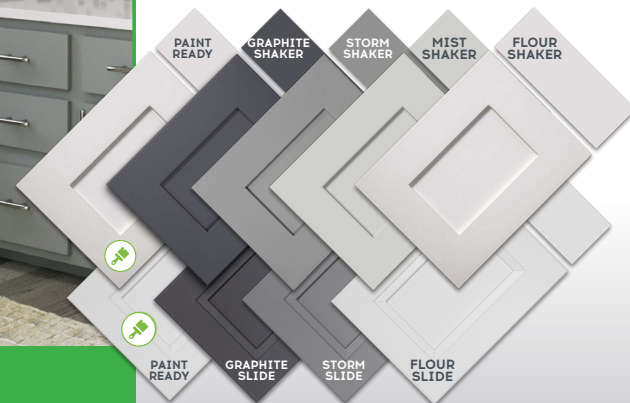

# DOOR STYLES AND COLORS

Flour Shaker

**SHAKER:** Our classic Shaker door available in 7 colors and a primed-for-paint option.

# DOOR STYLES AND COLORS

Snow Gloss Slab

**SLAB:** A clean, modern look available in 7 colors and a primed-for-paint option.

Shaker Fusion Storm

**FUSION:** Slab drawer fronts in combination with 5-piece door fronts.

Graphite Slide

**SLIDE:** An enhanced shaker style available in 4 colors.