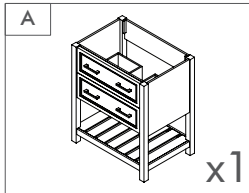

VANITY COMBO

Installation Guide

PARTS LIST

Vanity Base: 22"x30.62"

TOOLS REQUIRED

Not included