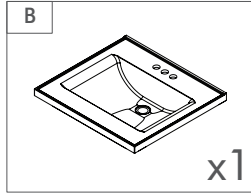

## PARTS LIST

Vanity Base: 22"x24.62"