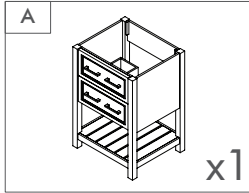

## PARTS LIST

Vanity Base: 22"x24.62"