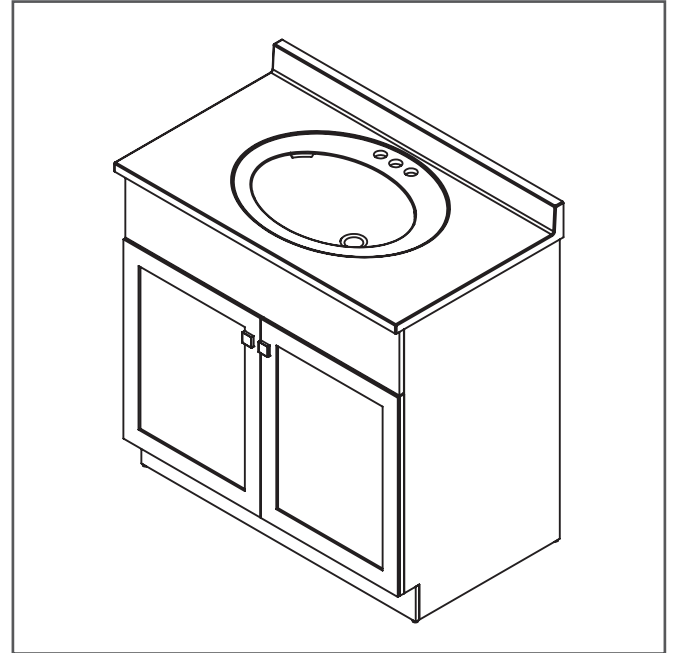

VANITY COMBO

Installation Guide

PARTS LIST

Vanity Base: 21.75"x36.62"

TOOLS REQUIRED

Not included