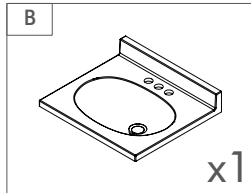

VANITY COMBO

Installation Guide

PARTS LIST

Vanity Base: 16.75"x18.62"

TOOLS REQUIRED

Not included